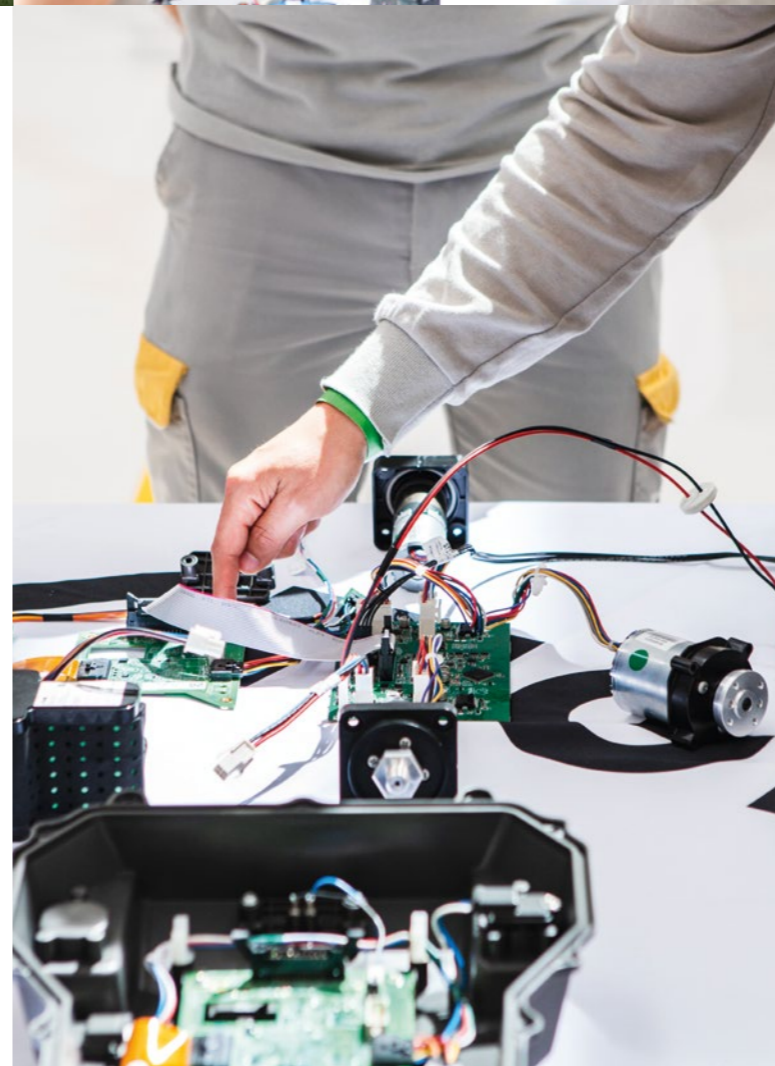

Jsme experti na zahradu.

Společnost Stiga byla založena Stigem Hjelmquistem v Tranås ve středním Švédsku. Sepjetí krásné švédské přírody i odkaz zakladatele firmy, jehož krédem byla výroba unikátních a inovativních strojů, se dodnes ve výrobcích odráží.

Výrobní závody Stigy jsou neustále modernizovány a automatizovány. Převážná většina výrobků aktuálně pochází z továren umístěných v italském městečku Castelfranco, slovenském Popradu a ve vlastním čínském závodě.

Vlastní vývojové a testovací středisko vyvíjí a zkouší nové technologie, materiály i aplikace. Inovace jsou krédem naší firmy.

Každý výrobek je na konci výrobní linky otestován kvalitativní zkouškou funkčnosti a kompletnosti.

Obsah

- 4 Sekačky
- 9 Křovinořezy
- 10 Pily
- 11 Plotové nůžky
- 12 Vertikutátory
- 13 Kultivátory
- 14 Zametače. vysokotlakové myčky
- 15 Bateriový program
- 19 Robotické sekačky
- 21 Bateriové traktory
- 22 Sekací traktory
- 26 Ridery

“

Naším cílem je, abyste měli nejhezčí trávník ve svém okolí a abyste si svůj čas strávený na Vaší krásné zahradě co nejvíce užili!

STIGA působí na českém trhu více jak 25 let, je to tradiční švédská značka, která vznikla již v roce 1934. Výrobky nesoucí značku STIGA se vždy vyznačovaly technickou dokonalostí, jedinečností, technologickou vyspělostí a moderním nordickým designem.

”

N Novinka 2025

AKCE Celoroční akce

4inOne
Sekačky označené tímto symbolem umožňují 4 funkce – sběr do koše, výhoz do boku nebo dozadu a mulčování.